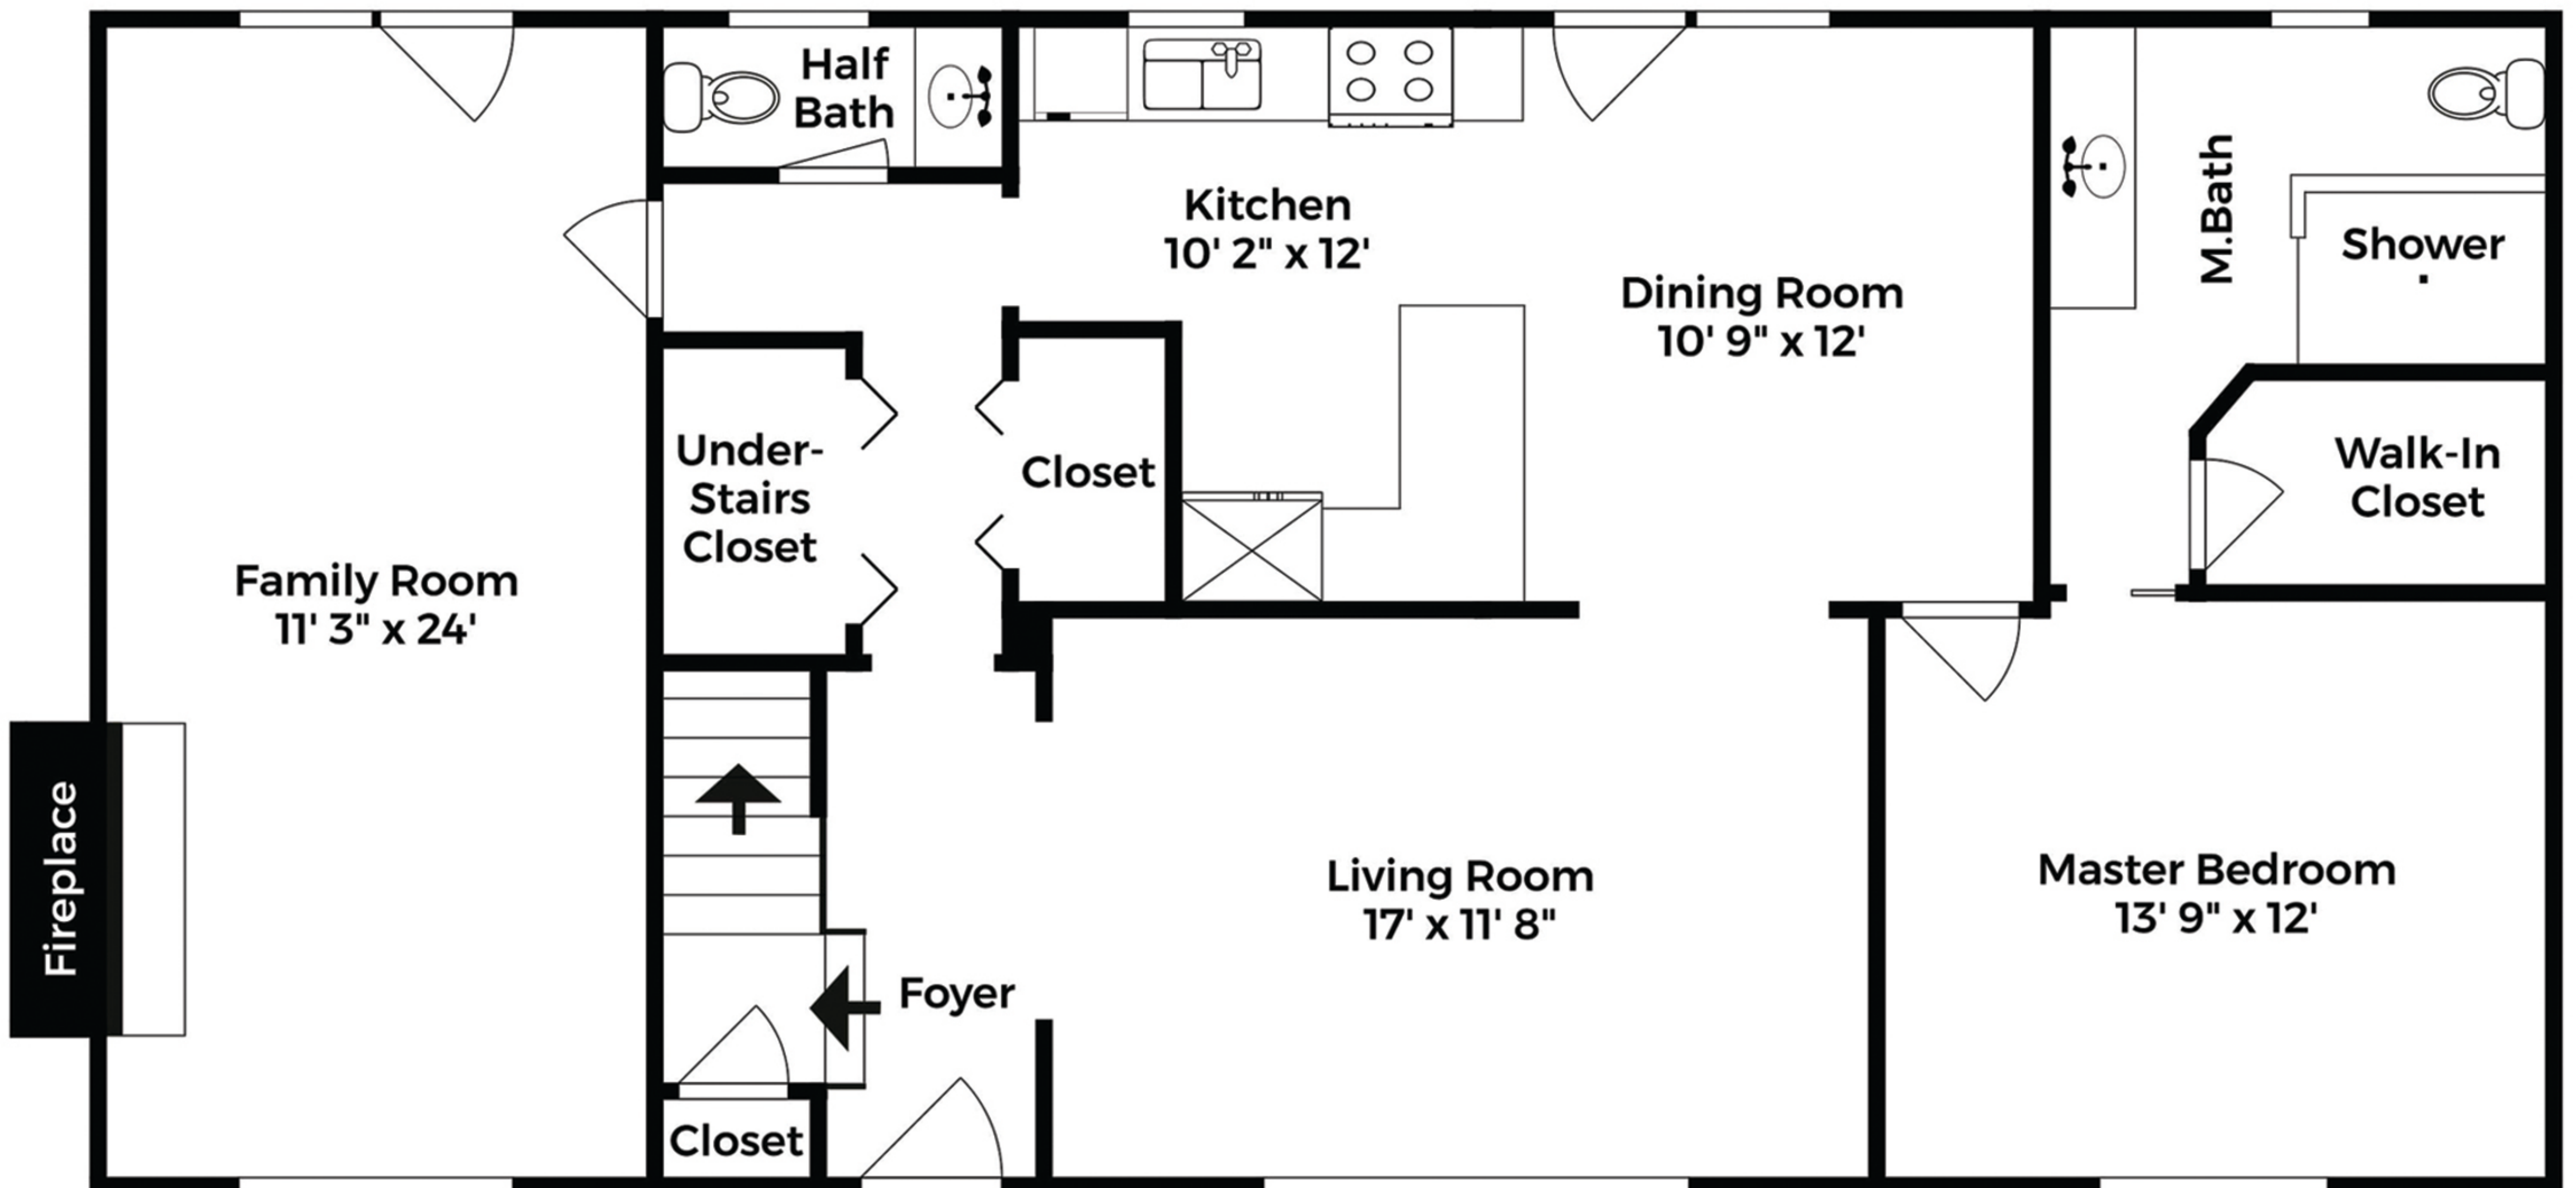

1314 Cape St Claire Rd

Four Bedrooms | Three & Half Bathrooms

SECOND FLOOR

FIRST FLOOR

Estimated Total Square Footage: 2,000 sf

All measurements are approximate. While deemed reliable, no information on these floor plans should be relied upon without independent verification.