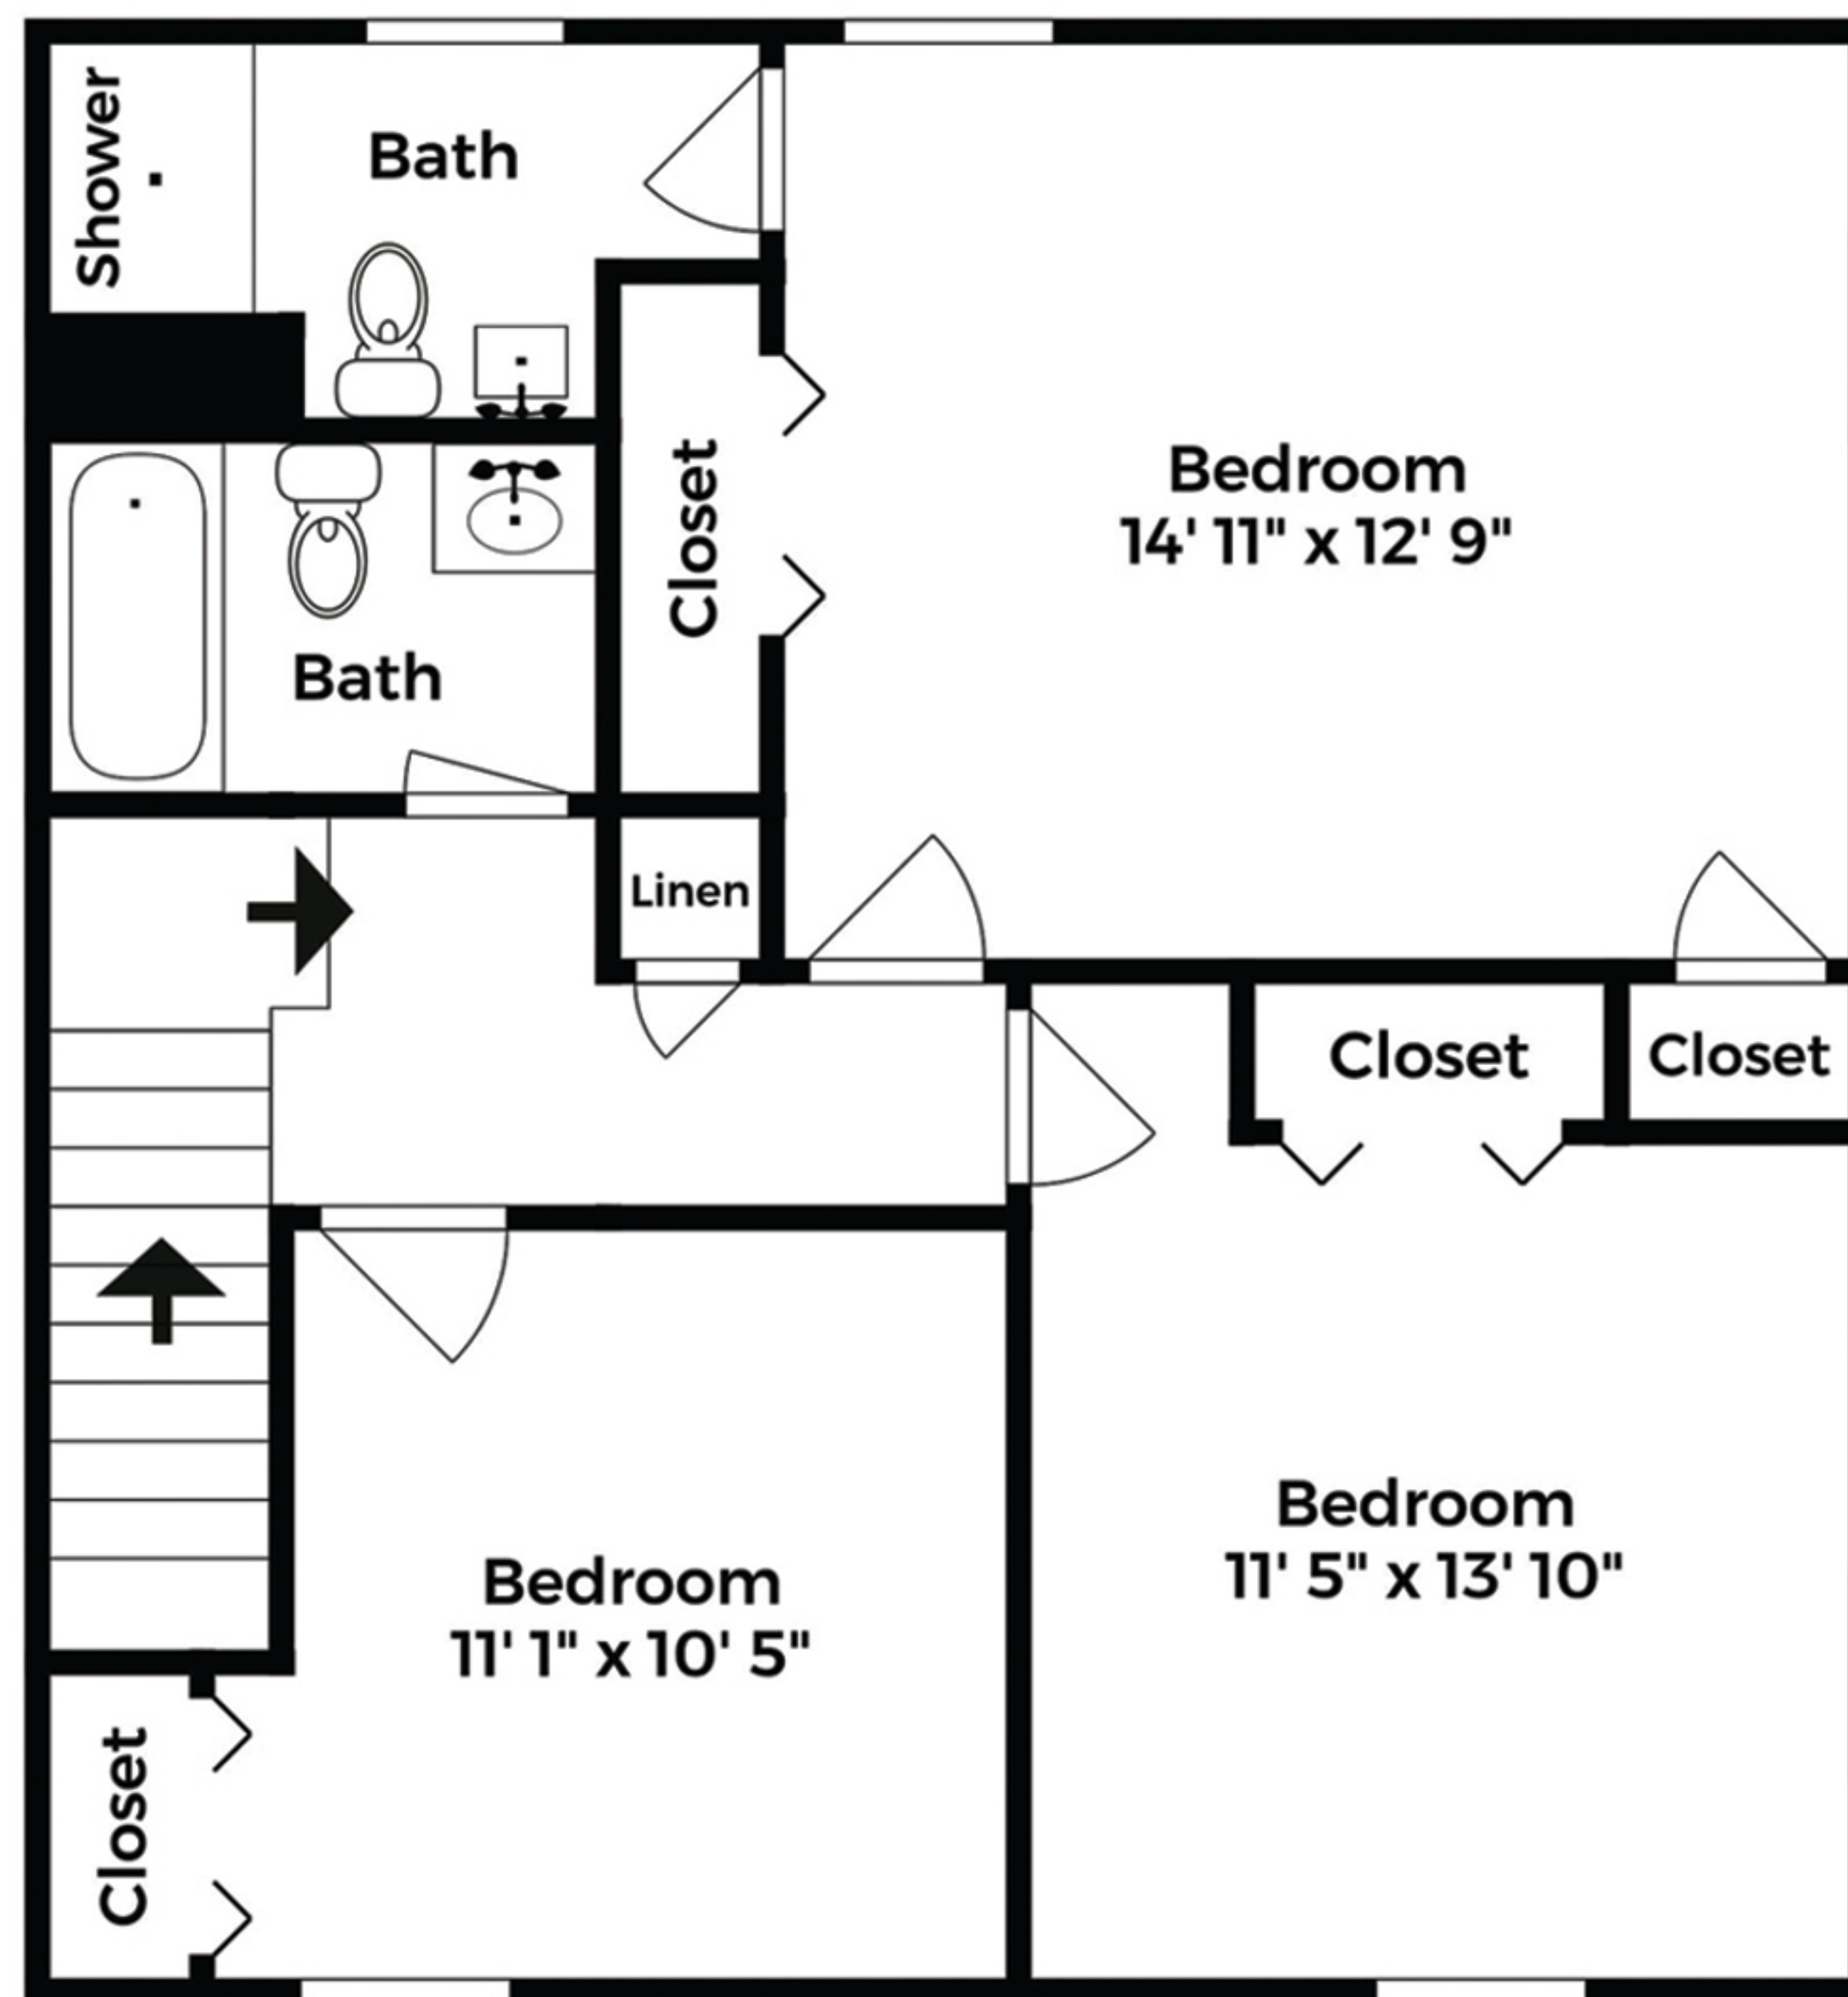

1314 Cape St Claire Rd

Four Bedrooms | Three & Half Bathrooms

SECOND FLOOR

FIRST FLOOR

Estimated Total Square Footage: 2,000 sf

All measurements are approximate. While deemed reliable, no information on these floor plans should be relied upon without independent verification.